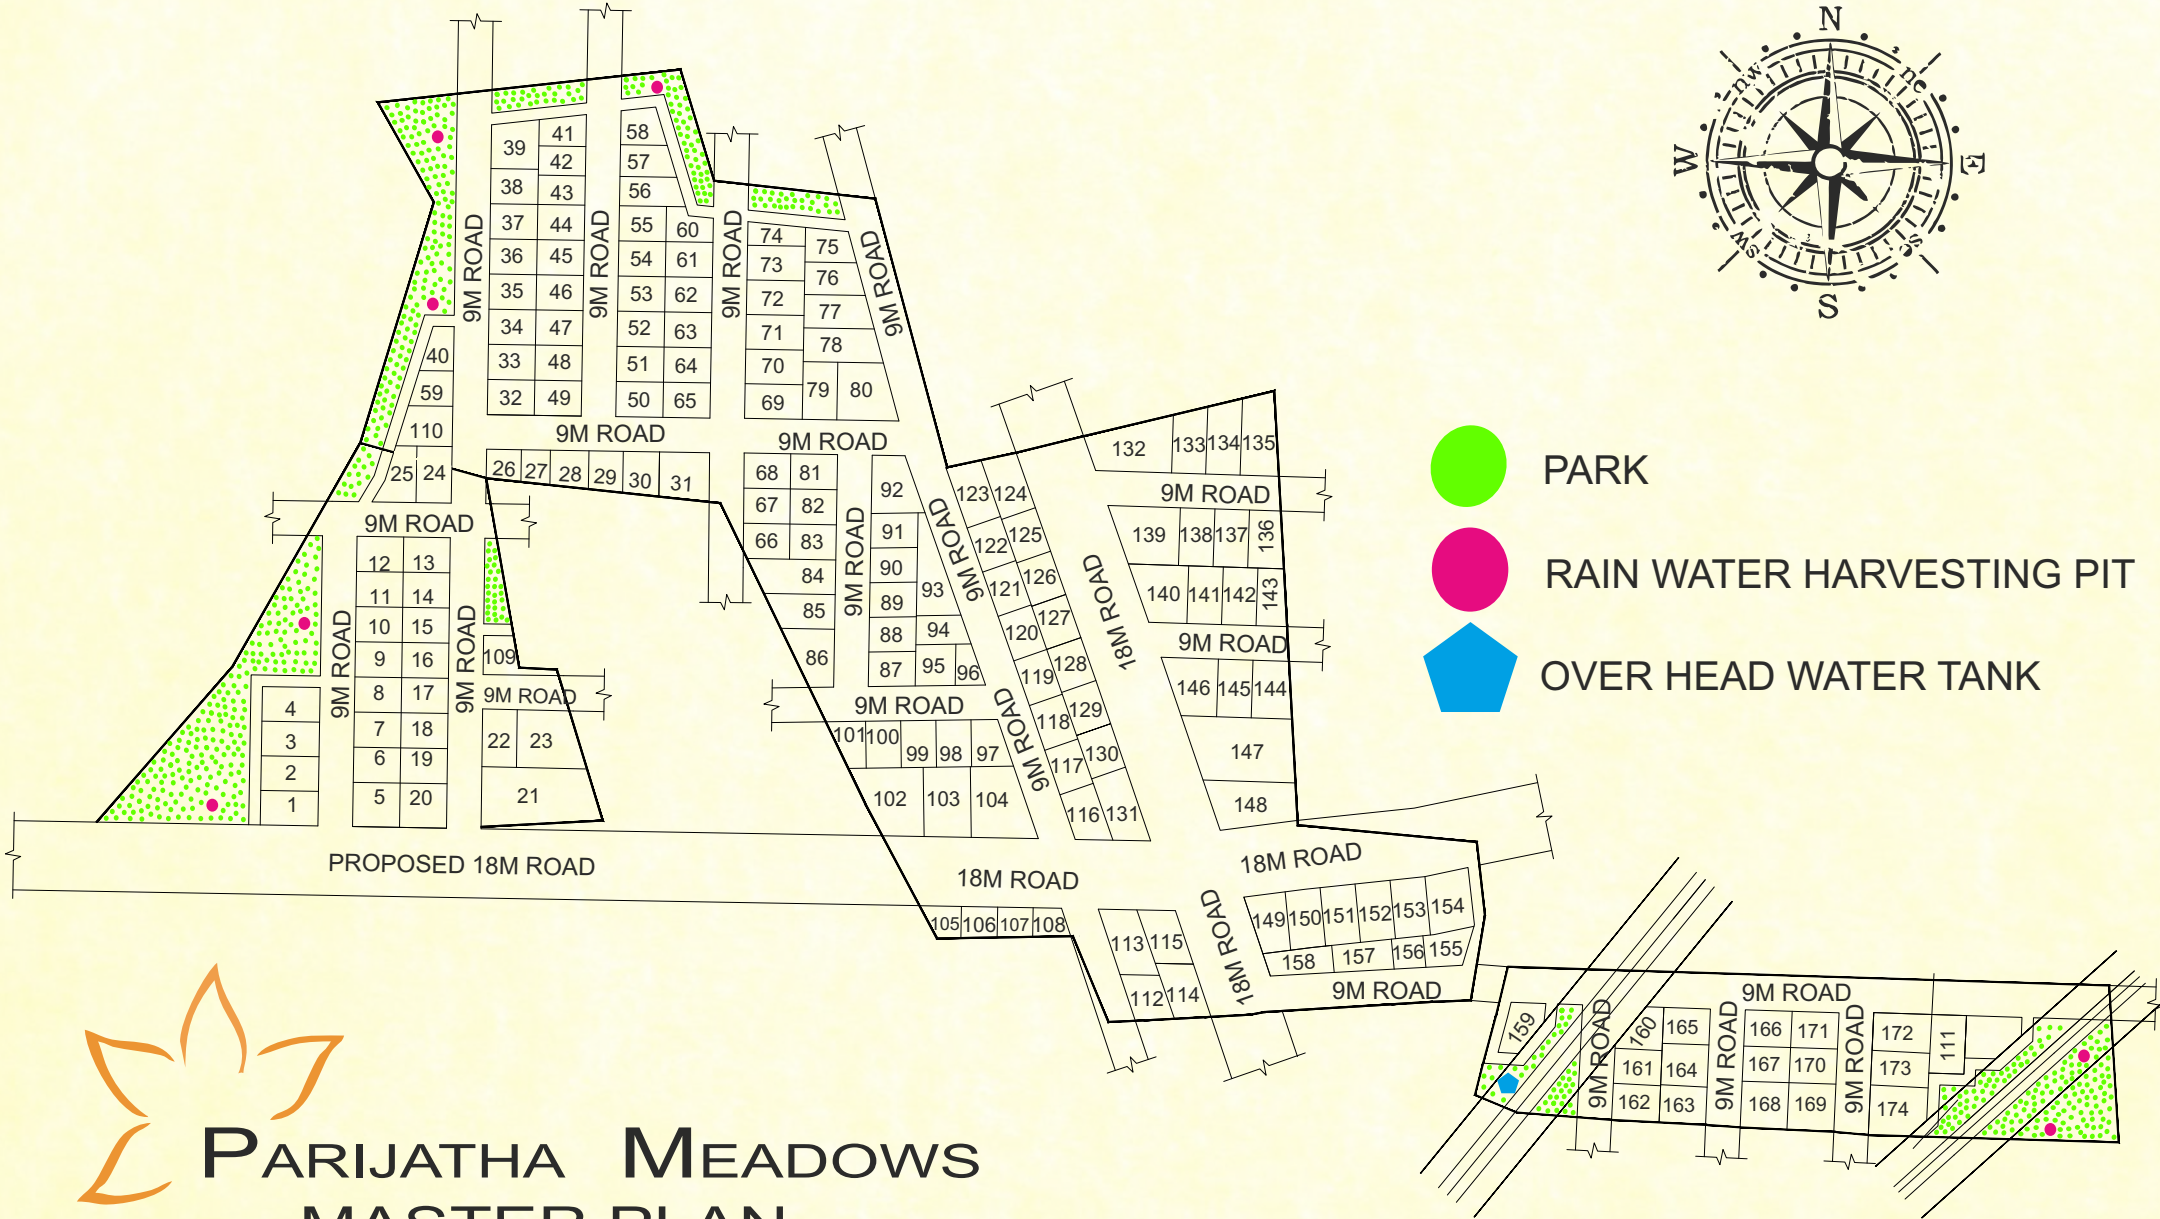

#845, 10th Main, 5th Cross, HAL 2nd Stage,
Indiranagar, Bangalore - 560 038.

E-mail :- parijatha.meadows01@gmail.com

PARIJATHA MEADOWS

The blossom that makes you feel blessed.....

Sowbhagya Homes is set to create a new address **Parijatha Meadows** a residential project spread over 11 acres of prime un encumbered land that is located in the Survey Nos. 203/1A9, 203/1B, 203/2, 204/1(P) of Hoskote, and Survey Nos. 53/3, 53/4, 53/5 of Pethanahalli Village, Hoskote Taluk, Bangalore.

We welcome you to an Eden, **Parijatha Meadows** your own heaven of peace, prosperity and happiness.

-  PARK
-  RAIN WATER HARVESTING PIT
-  OVER HEAD WATER TANK

PARIJATHA MEADOWS MASTER PLAN

The Premium 11- acres Residential Project
comprising of 174 plots at Hoskote.

PARIJATHA MEADOWS LOCATION MAP